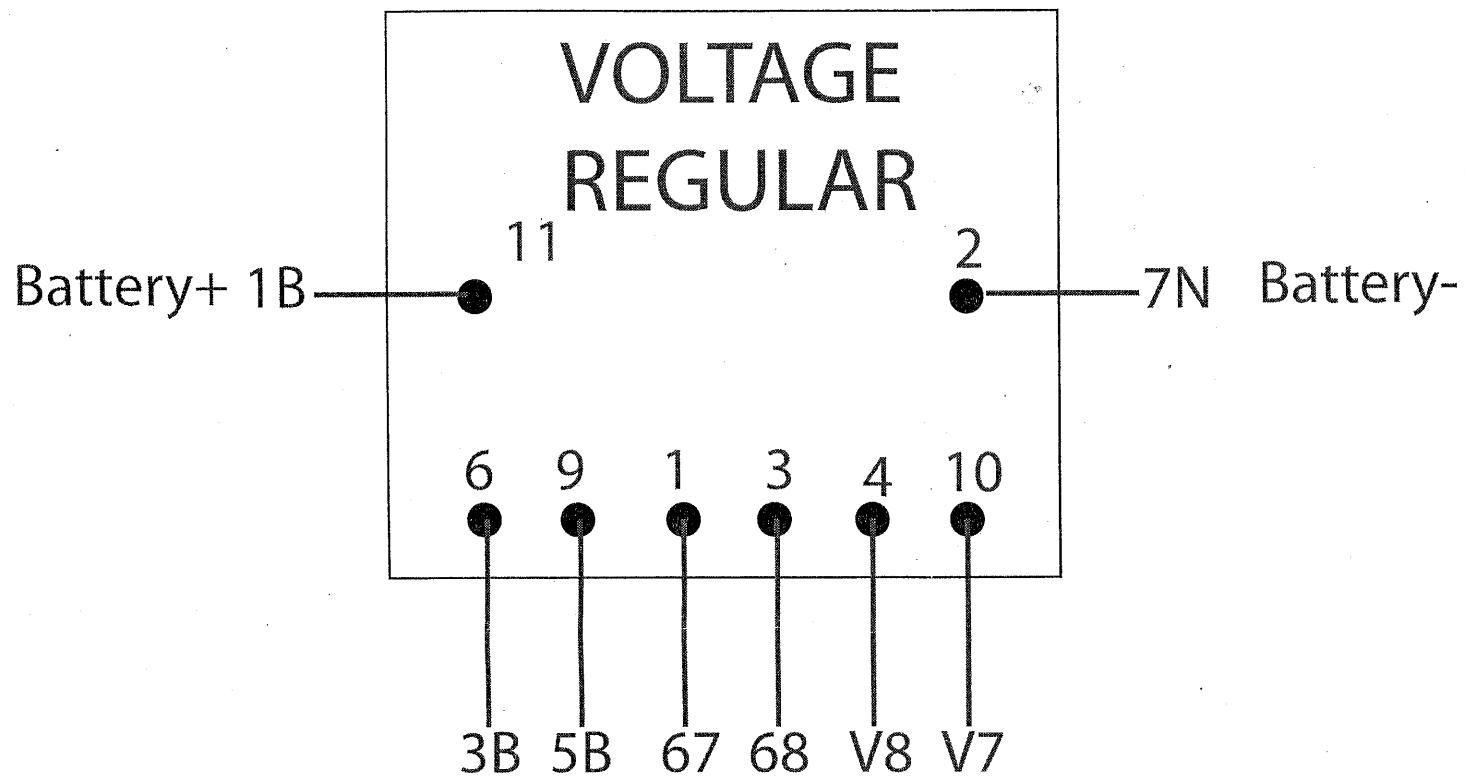

Replaces Kohler® C255670 Regulator

V8 & V7 Sensing Voltage  
208 to 240 VAC

67 & 68 Remote Voltage Adjust 1K Ohm

3B & 5B To Photo Diodes