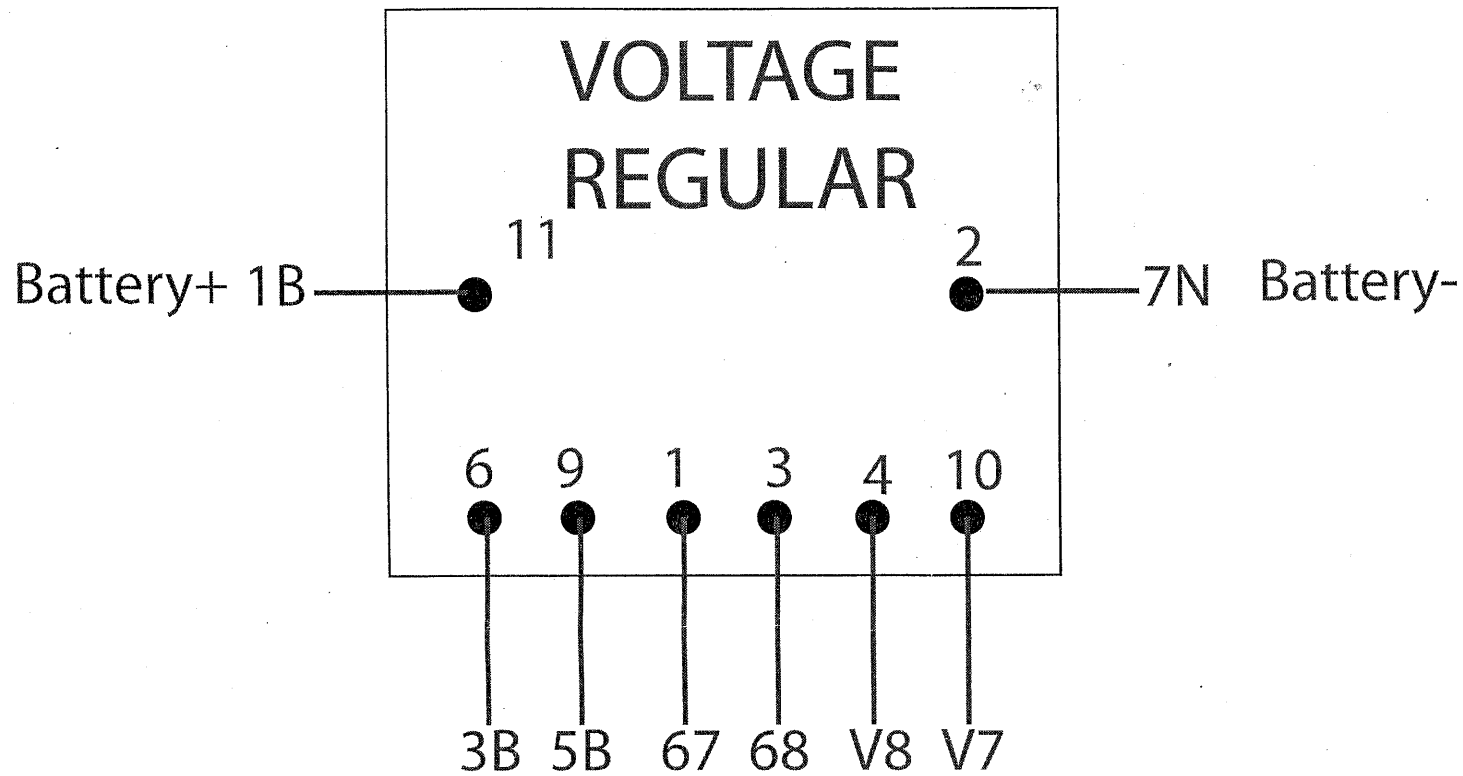

Replaces Kohler® C255670 Regulator

V8 & V7 Sensing Voltage  
208 to 240 VAC

67 & 68 Remote Voltage Adjust 1K Ohm

3B & 5B To Photo Diodes